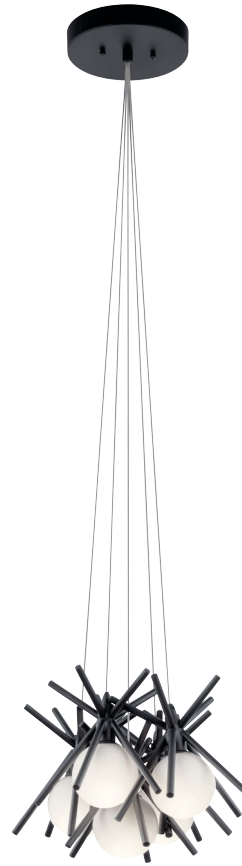

A | 84062

B | 84061

BEALE

Matte Black
Satin-Etched Cased Opal Glass

	MODEL	DESCRIPTION	LED K	DELIVERED LUMENS	DIMMABLE	DIMENSIONS
A	84062	Cluster Pendant 10Lt LED	3000K	1250	Yes	12.25"W x 6.75"H x 32.25"L
B	84061	Cluster Pendant 5Lt LED	3000K	950	Yes	14.25"W x 6.75"H x 14.25"L